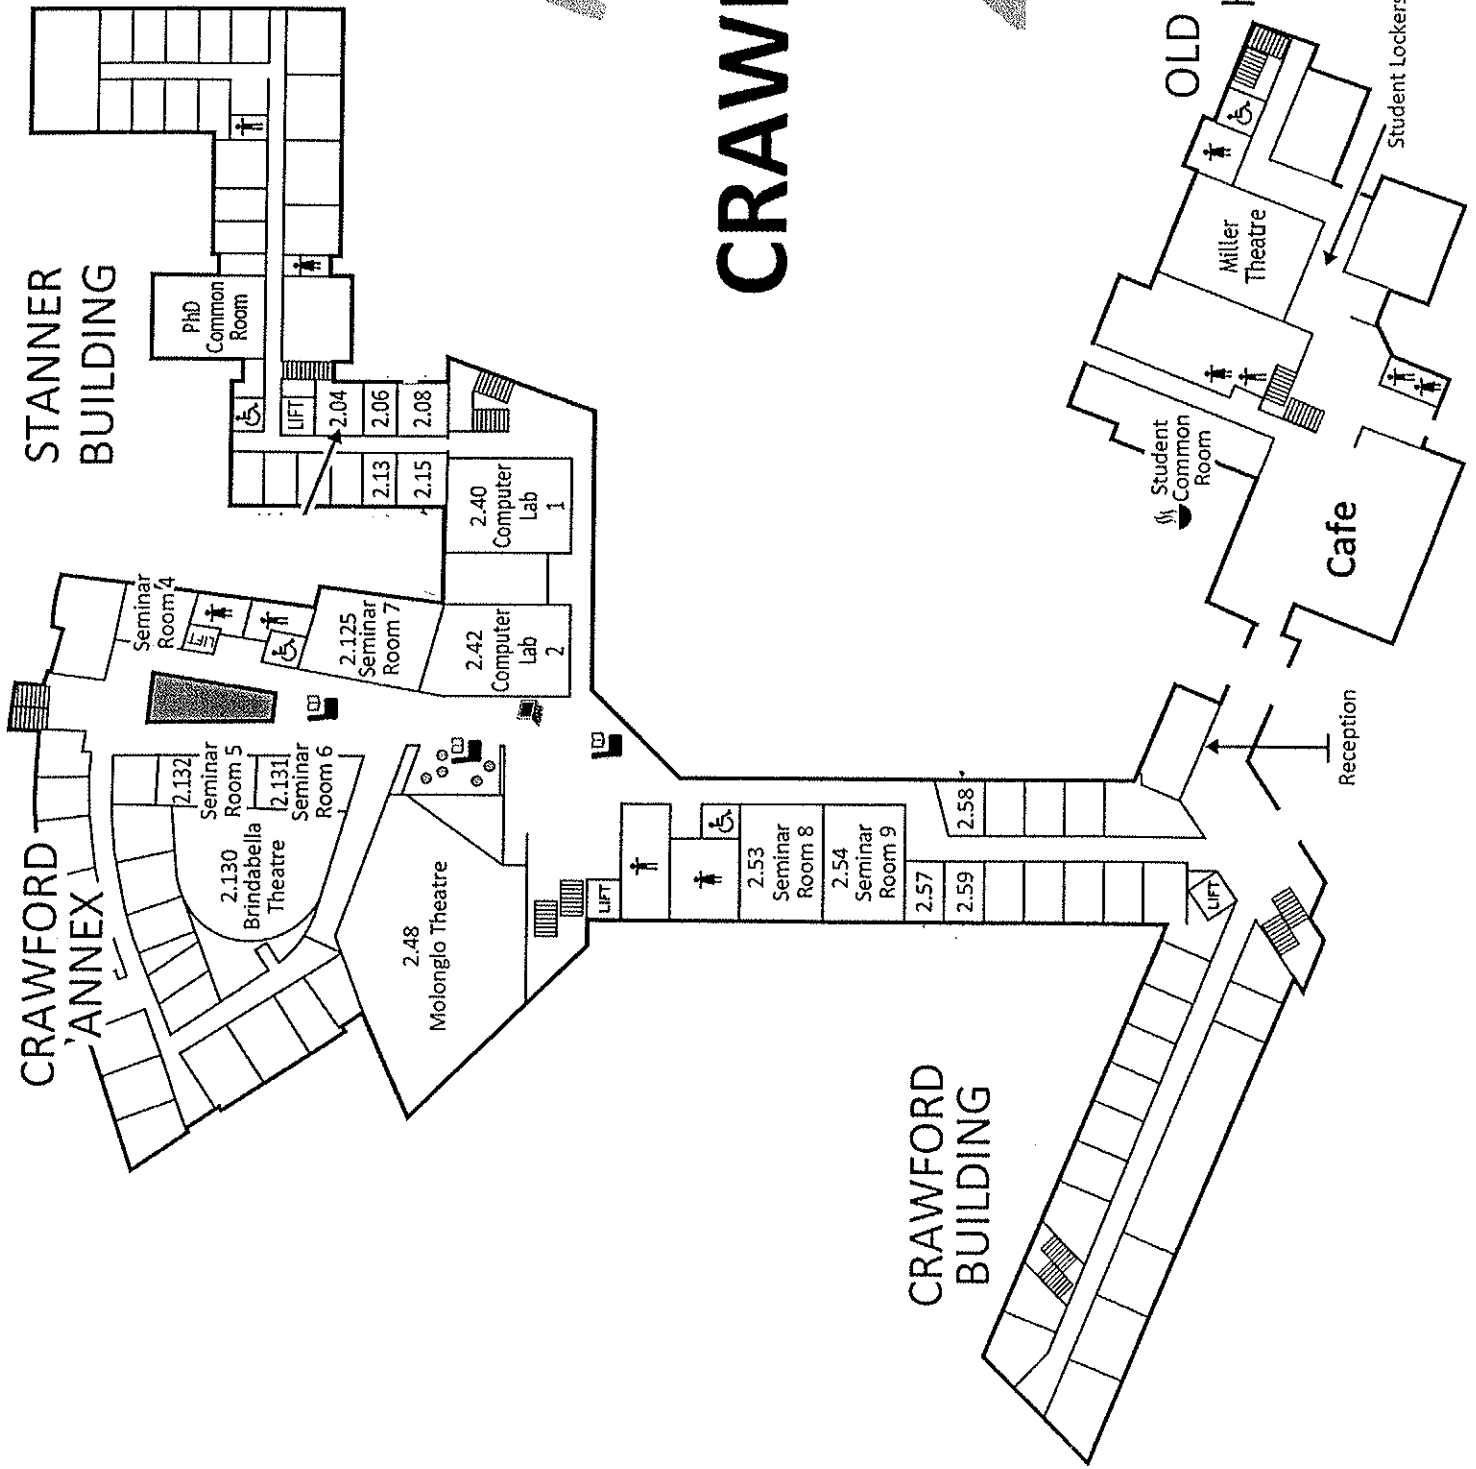

# CRAWFORD SCHOOL LEVEL 1

## Legend

-  Womens' toilet
-  Mens' toilet
-  Disabled toilet
-  Reading area
-  Laptop area
-  Cooking area